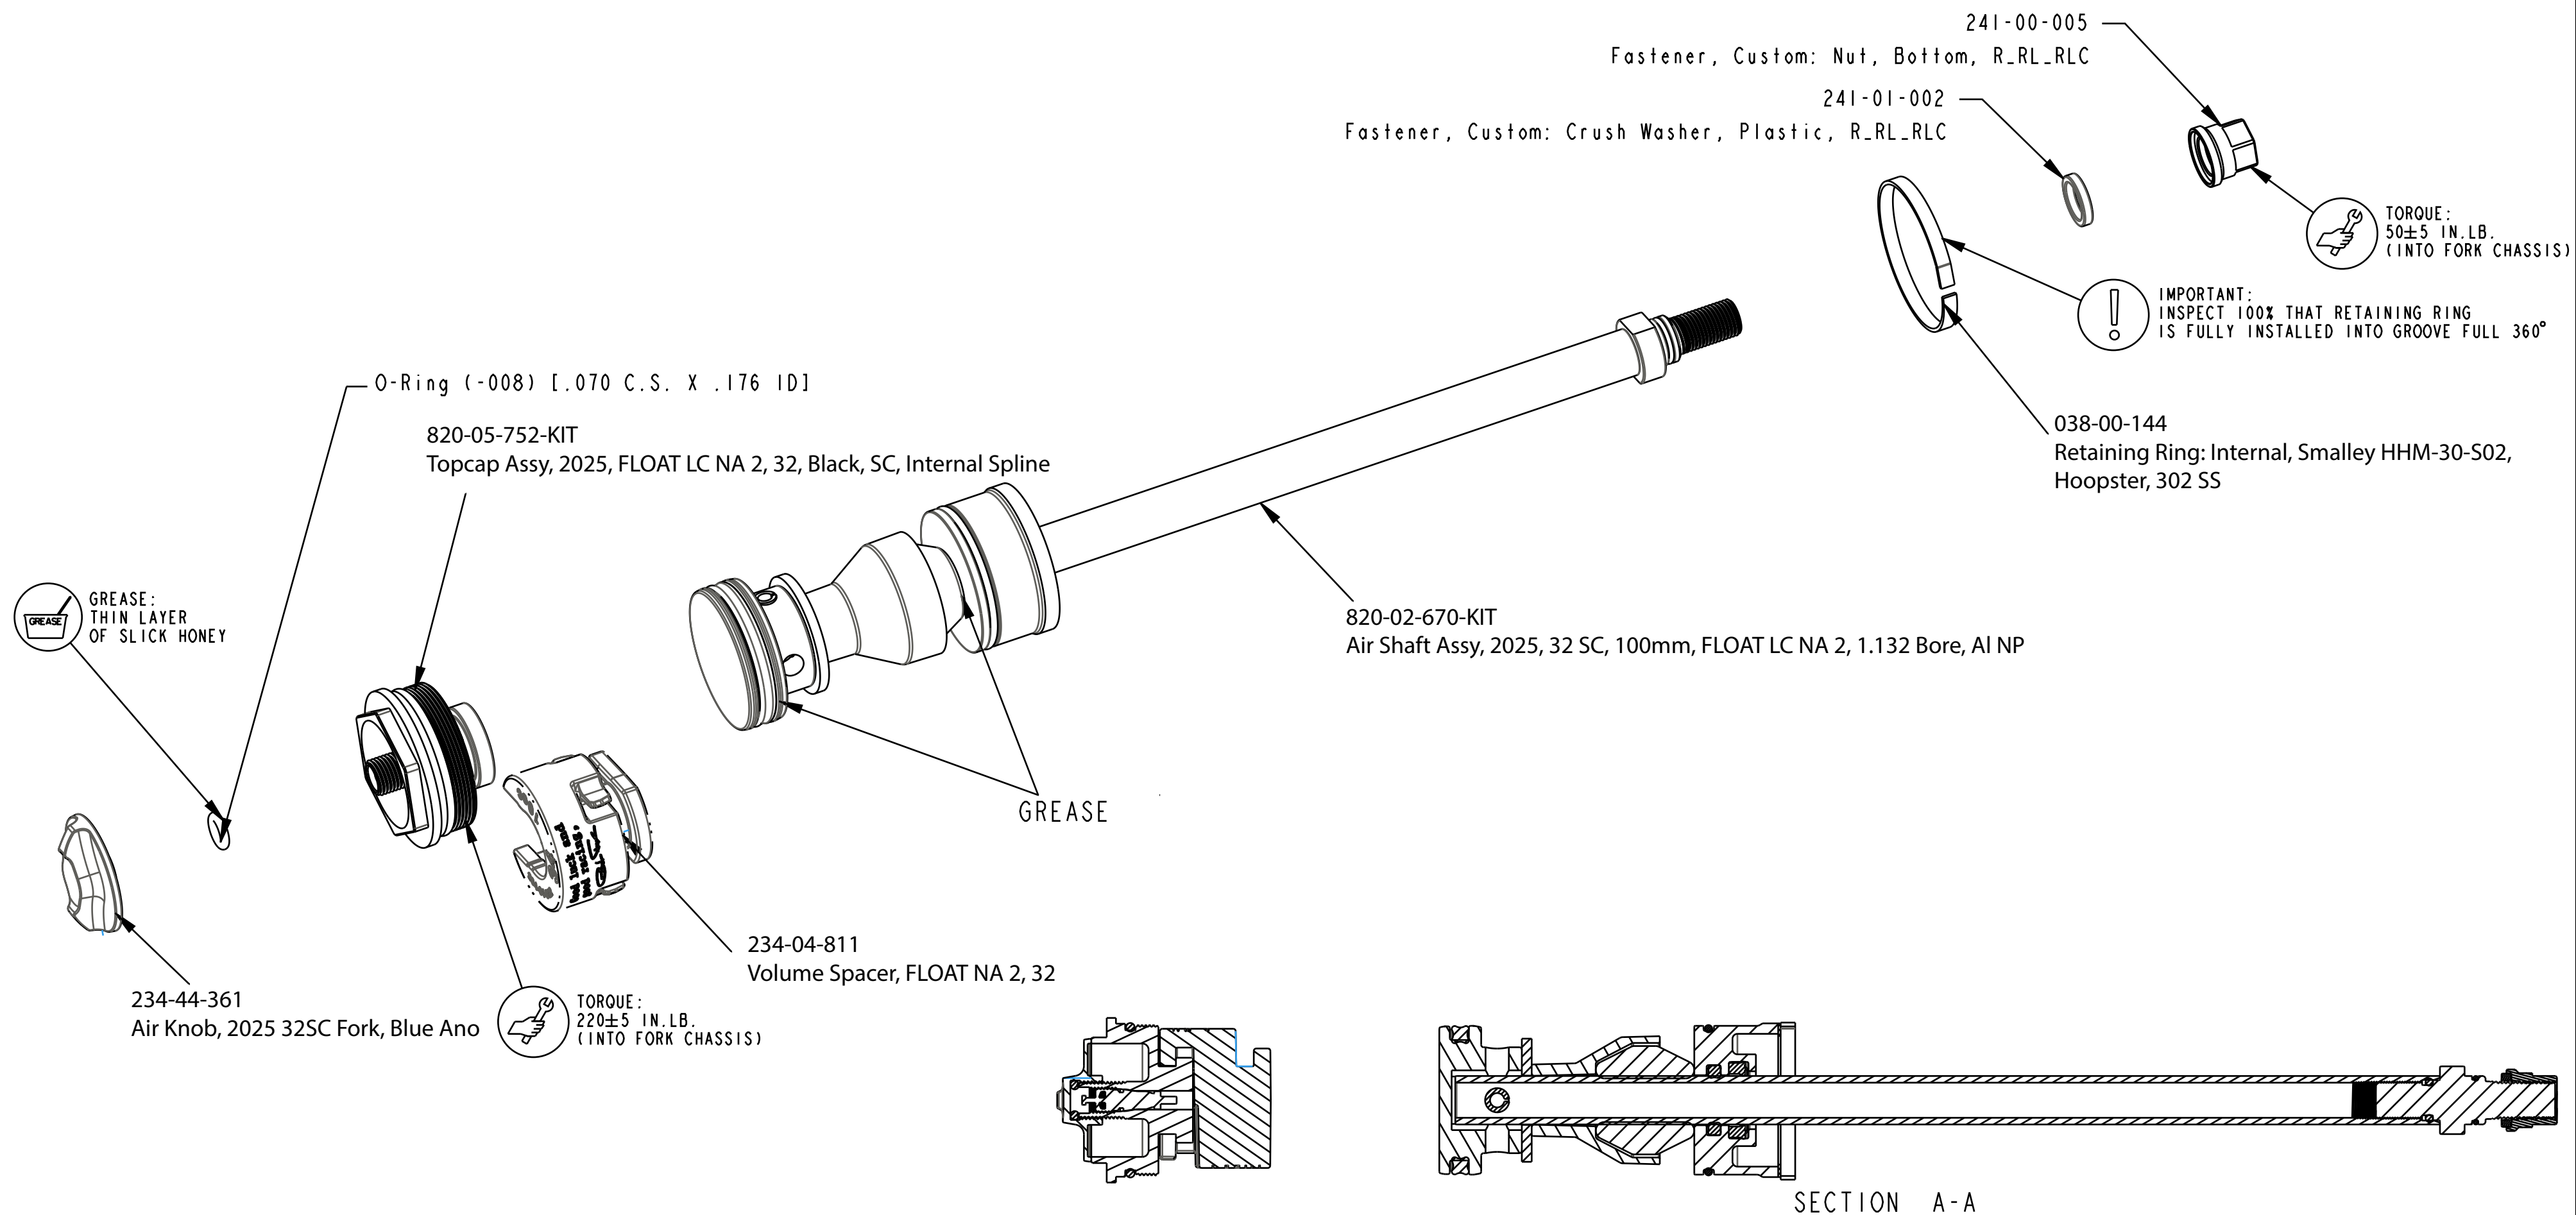

4

3

2

1

D

D

C

C

B

B

A

A

PROPRIETARY
THIS DOCUMENT CONTAINS CONFIDENTIAL, PROPRIETARY INFORMATION
THAT IS FOX PROPERTY. DO NOT DISCLOSE TO OR DUPLICATE
FOR OTHERS EXCEPT AS AUTHORIZED BY FOX.

FOX **FOX Factory, Inc.** Ph 831-768-1100
130 Hangar Way, Watsonville, CA 95076 USA Fax 831-768-9312

TITLE
**Air Spring Assy, 2025, 32 SC, 27.5 and 29in,
100mm, FLOAT LC NA 2, 1.132 Bore, AI NP, Blue**

SIZE DWG. NO.
C

PLOT SCALE | .00 : 1 | SHEET | OF |

4

3

2

1